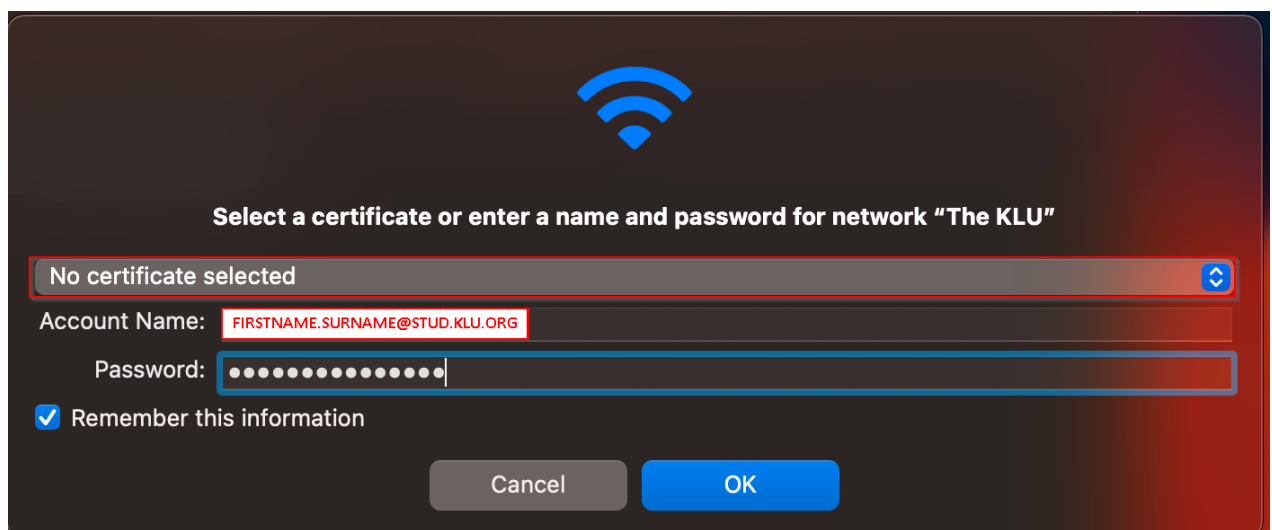

Connecting to the "The-KLU" Network on macOS

1. How to Connect to the Wireless Network

- Click on the Wifi icon, located on your Menu Bar, in the upper right corner of your screen. In the appearing context menu choose "The-KLU"

- On your first logon to the network you will be prompted to state your credentials
- Enter your Firstname.Lastname@the-klu.org as username and your password and acknowledge with "OK"

- In this window proceed by clicking on "continue" to verify the WLAN certificate