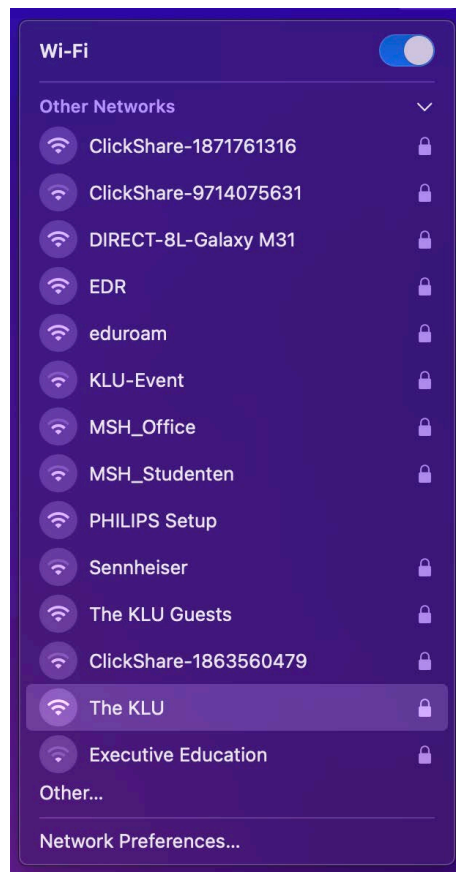

Connecting to the "The-KLU" Network on macOS

1. How to Connect to the Wireless Network

- Click on the Wifi icon, located on your Menu Bar, in the upper right corner of your screen. In the appearing context menu choose "The-KLU"

- On your first logon to the network you will be prompted to state your credentials
- Enter your Firstname.Lastname@the-klu.org as username and your password and acknowledge with "OK"

- In this window proceed by clicking on "continue" to verify the WLAN certificate